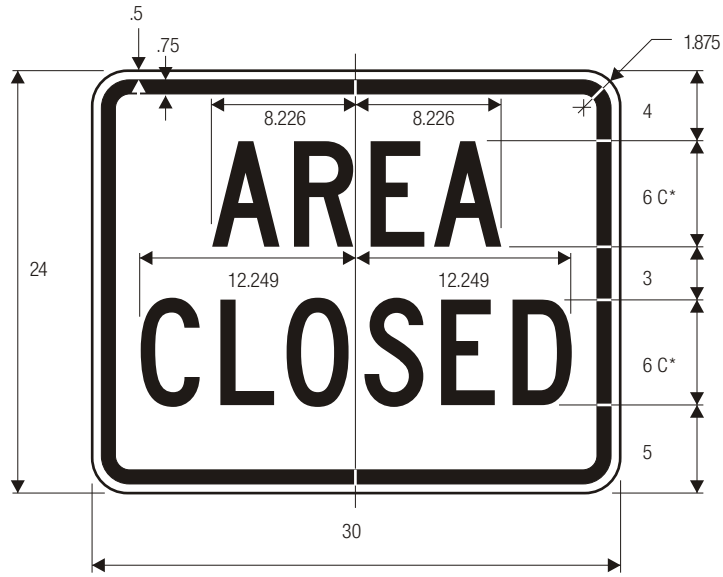

EMERGENCY MANAGEMENT AND CIVIL DEFENSE SIGNS

EM-1 THROUGH EM -7

MI/2006

EM-1

*See page 6-2 for details.

COLORS: LEGEND — WHITE (RETROREFLECTIVE)
 BACKGROUND — BLUE (RETROREFLECTIVE)

EM-2

COLORS: LEGEND — BLACK
 BACKGROUND — WHITE (RETROREFLECTIVE)

*Series 2000 Standard Alphabets.

R1-1 (30")

EM-3

COLORS: LEGEND — BLACK
 BACKGROUND — WHITE (RETROREFLECTIVE)

EM-4

EM-5

*Series 2000 Standard Alphabets.
 **Reduce spacing to fit.

COLORS: LEGEND — BLACK
 BACKGROUND — WHITE (RETROREFLECTIVE)

COLORS:
LEGEND — BLACK
BACKGROUND — WHITE (RETROREFLECTIVE)
CD EMBLEM — YELLOW TRIANGLES INSCRIBED IN A BLACK
 CIRCLE PLACED ON A YELLOW SQUARE

*Series 2000 Standard Alphabets.
 **Reduce spacing to fit.
 ***Optically locate arrow and mileage
 characters about vertical centerline.
 ****See 6-2 for symbol design.