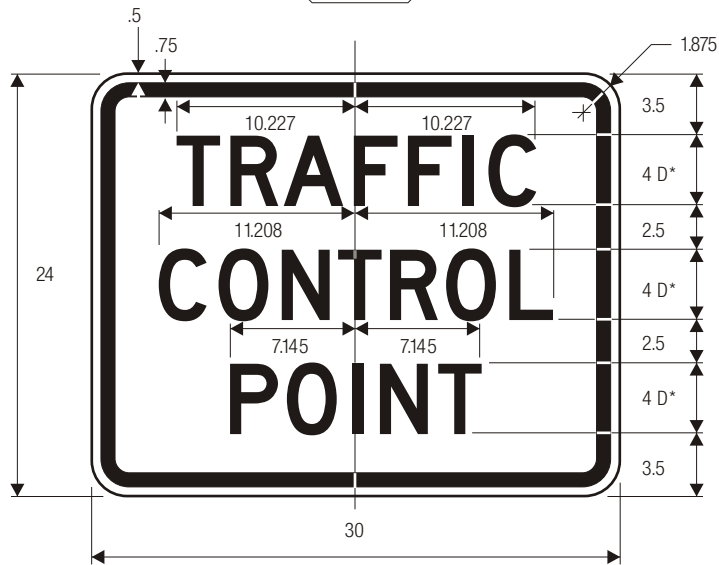

EMERGENCY MANAGEMENT AND CIVIL DEFENSE SIGNS

EM-1 THROUGH EM -7

MI/2006

EM-1

*See page 6-2 for details.

COLORS: LEGEND — WHITE (RETROREFLECTIVE)
 BACKGROUND — BLUE (RETROREFLECTIVE)

EM-2

COLORS: LEGEND — BLACK
 BACKGROUND — WHITE (RETROREFLECTIVE)

*Series 2000 Standard Alphabets.

R1-1 (30")

EM-3

COLORS: LEGEND — BLACK
 BACKGROUND — WHITE (RETROREFLECTIVE)

EM-4

EM-5

*Series 2000 Standard Alphabets.
 **Reduce spacing to fit.

COLORS: LEGEND — BLACK
 BACKGROUND — WHITE (RETROREFLECTIVE)

COLORS:
LEGEND — BLACK
BACKGROUND — WHITE (RETROREFLECTIVE)
CD EMBLEM — YELLOW TRIANGLES INSCRIBED IN A BLACK
 CIRCLE PLACED ON A YELLOW SQUARE

*Series 2000 Standard Alphabets.
 **Reduce spacing to fit.
 ***Optically locate arrow and mileage
 characters about vertical centerline.
 ****See 6-2 for symbol design.