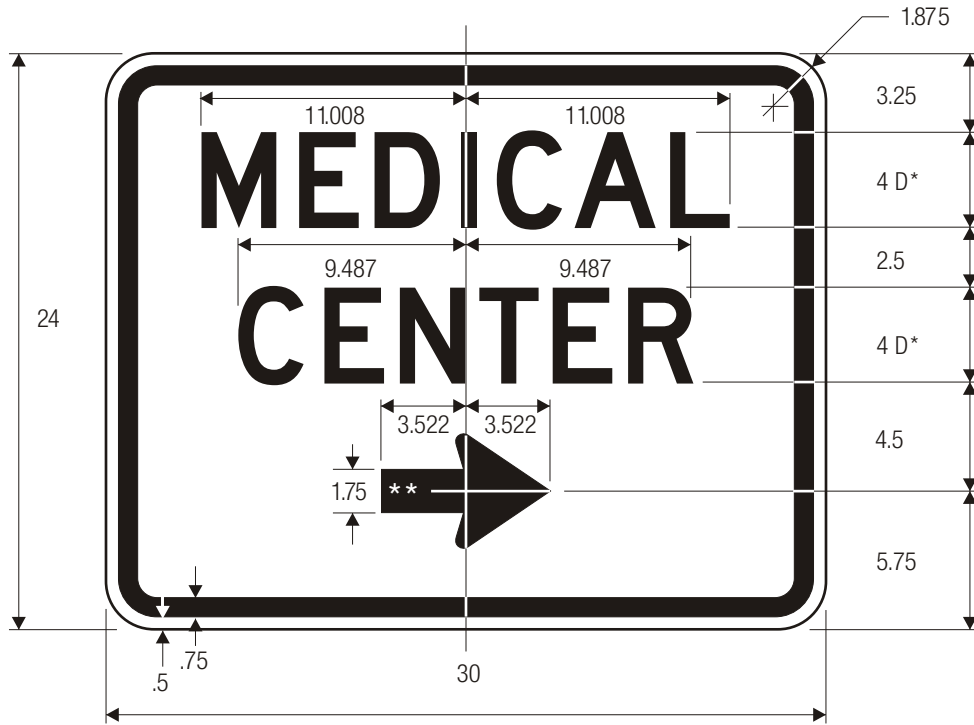

*Series 2000 Standard Alphabets.

R1-1 (30")

EM-3

COLORS: LEGEND — BLACK
 BACKGROUND — WHITE (RETROREFLECTIVE)

EM-4

EM-5

*Series 2000 Standard Alphabets.
 **Reduce spacing to fit.

COLORS: LEGEND — BLACK
 BACKGROUND — WHITE (RETROREFLECTIVE)

COLORS:
LEGEND — BLACK
BACKGROUND — WHITE (RETROREFLECTIVE)
CD EMBLEM — YELLOW TRIANGLES INSCRIBED IN A BLACK
 CIRCLE PLACED ON A YELLOW SQUARE

*Series 2000 Standard Alphabets.
 **Reduce spacing to fit.
 ***Optically locate arrow and mileage
 characters about vertical centerline.
 ****See 6-2 for symbol design.