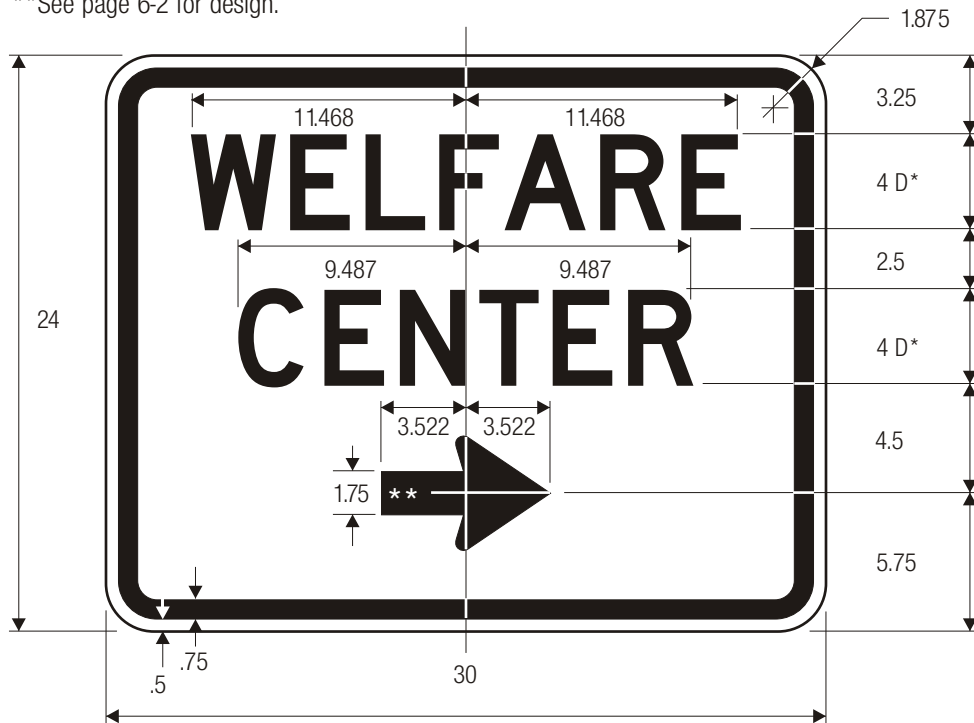

EM-6b

COLORS: LEGEND — BLACK
BACKGROUND — WHITE (RETROREFLECTIVE)