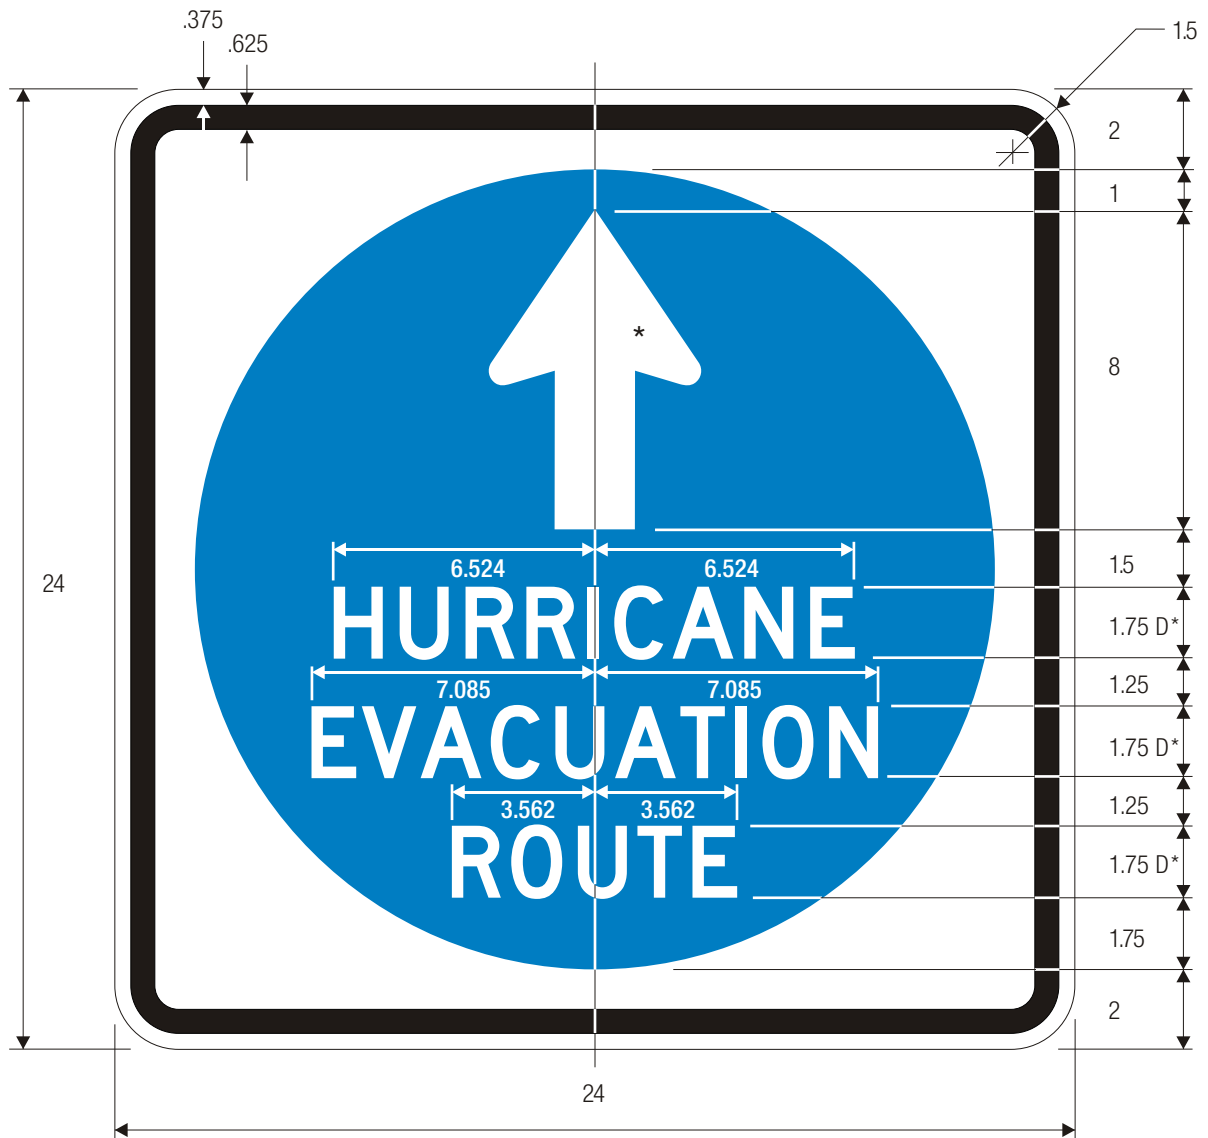

EMERGENCY MANAGEMENT AND CIVIL DEFENSE SIGNS

EM-1 THROUGH EM -7

MI/2006

EM-1

*See page 6-2 for details.

COLORS: LEGEND — WHITE (RETROREFLECTIVE)
 BACKGROUND — BLUE (RETROREFLECTIVE)

EM-2

COLORS: LEGEND — BLACK
 BACKGROUND — WHITE (RETROREFLECTIVE)

*Series 2000 Standard Alphabets.

R1-1 (30")

EM-3

COLORS: LEGEND — BLACK
 BACKGROUND — WHITE (RETROREFLECTIVE)

EM-4

EM-5

*Series 2000 Standard Alphabets.
 **Reduce spacing to fit.

COLORS: LEGEND — BLACK
 BACKGROUND — WHITE (RETROREFLECTIVE)

COLORS:
LEGEND — BLACK
BACKGROUND — WHITE (RETROREFLECTIVE)
CD EMBLEM — YELLOW TRIANGLES INSCRIBED IN A BLACK
 CIRCLE PLACED ON A YELLOW SQUARE

*Series 2000 Standard Alphabets.
 **Reduce spacing to fit.
 ***Optically locate arrow and mileage
 characters about vertical centerline.
 ****See 6-2 for symbol design.