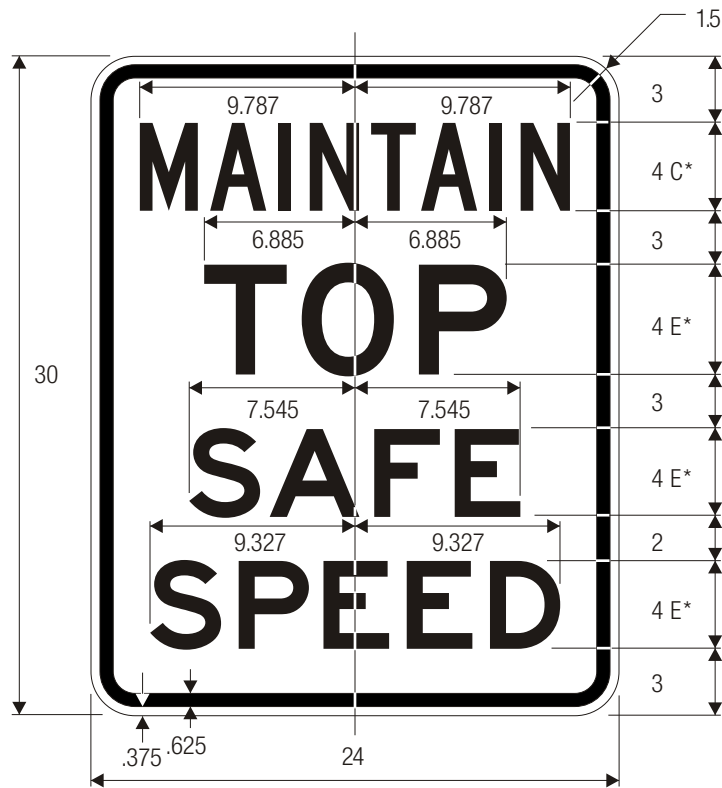

*Series 2000 Standard Alphabets.

R1-1 (30")

EM-3

COLORS: LEGEND — BLACK
 BACKGROUND — WHITE (RETROREFLECTIVE)

EM-4

EM-5

*Series 2000 Standard Alphabets.
 **Reduce spacing to fit.

COLORS: LEGEND — BLACK
 BACKGROUND — WHITE (RETROREFLECTIVE)

COLORS:
LEGEND — BLACK
BACKGROUND — WHITE (RETROREFLECTIVE)
CD EMBLEM — YELLOW TRIANGLES INSCRIBED IN A BLACK
 CIRCLE PLACED ON A YELLOW SQUARE

*Series 2000 Standard Alphabets.
 **Reduce spacing to fit.
 ***Optically locate arrow and mileage
 characters about vertical centerline.
 ****See 6-2 for symbol design.