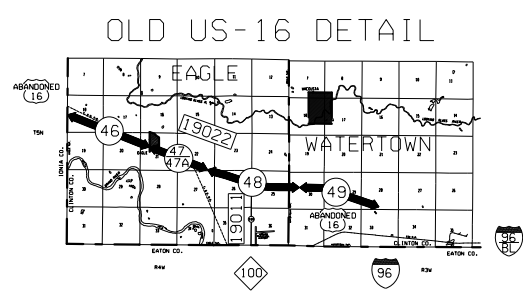

CLINTON COUNTY

COUNTY KEY

GRATIOT CO.

RIGHT OF WAY MAPS OF CLINTON COUNTY

TITLE SHEET LEGEND
 NUMBERS IN CIRCLES INDICATES SHEET NUMBERS.
 ARROWS FROM CIRCLES INDICATE PORTION OF HIGHWAY SHOWN.
 NUMBERS IN RECTANGLES ARE CONTROL SECTION NUMBERS.
 ABANDONED ROADS ARE LISTED BELOW:

- ABANDONED STATE TRUNKLINES
- US-16 (46) (47) (48) (49) (31)
 - M-104 (50)

ATTENTION:
 THESE MAPS ARE PREPARED FOR THE INTERNAL USE OF THE MICHIGAN DEPARTMENT OF TRANSPORTATION. THEY ARE DISTRIBUTED FOR YOUR USE AS A SERVICE. THEY ARE TO BE USED FOR REFERENCE ONLY. ALL INFORMATION SHOULD BE VERIFIED BY OTHER SOURCES.

Title & Legend Sheet Clinton County

Updated: 03-18-2022