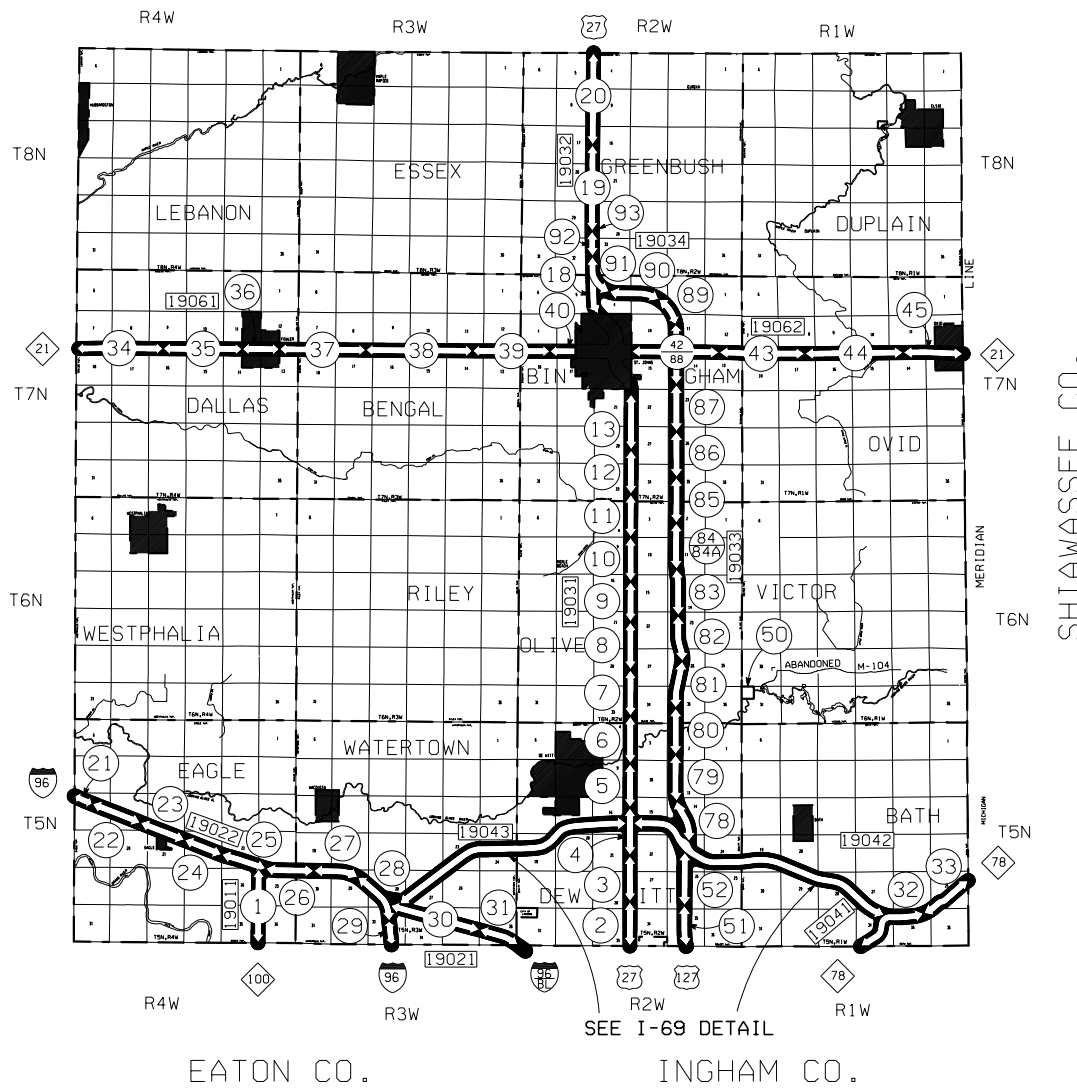

CLINTON COUNTY

COUNTY KEY

GRATIOT CO.

RIGHT OF WAY MAPS OF CLINTON COUNTY

TITLE SHEET LEGEND
 NUMBERS IN CIRCLES INDICATES SHEET NUMBERS.
 ARROWS FROM CIRCLES INDICATE PORTION OF HIGHWAY SHOWN.
 NUMBERS IN RECTANGLES ARE CONTROL SECTION NUMBERS.
 ABANDONED ROADS ARE LISTED BELOW:

- ABANDONED STATE TRUNKLINES
- US-16 (46) (47) (48) (49) (31)
 - M-104 (50)

ATTENTION:
 THESE MAPS ARE PREPARED FOR THE INTERNAL USE OF THE MICHIGAN DEPARTMENT OF TRANSPORTATION. THEY ARE DISTRIBUTED FOR YOUR USE AS A SERVICE. THEY ARE TO BE USED FOR REFERENCE ONLY. ALL INFORMATION SHOULD BE VERIFIED BY OTHER SOURCES.

Title & Legend Sheet Clinton County

Updated: 03-18-2022