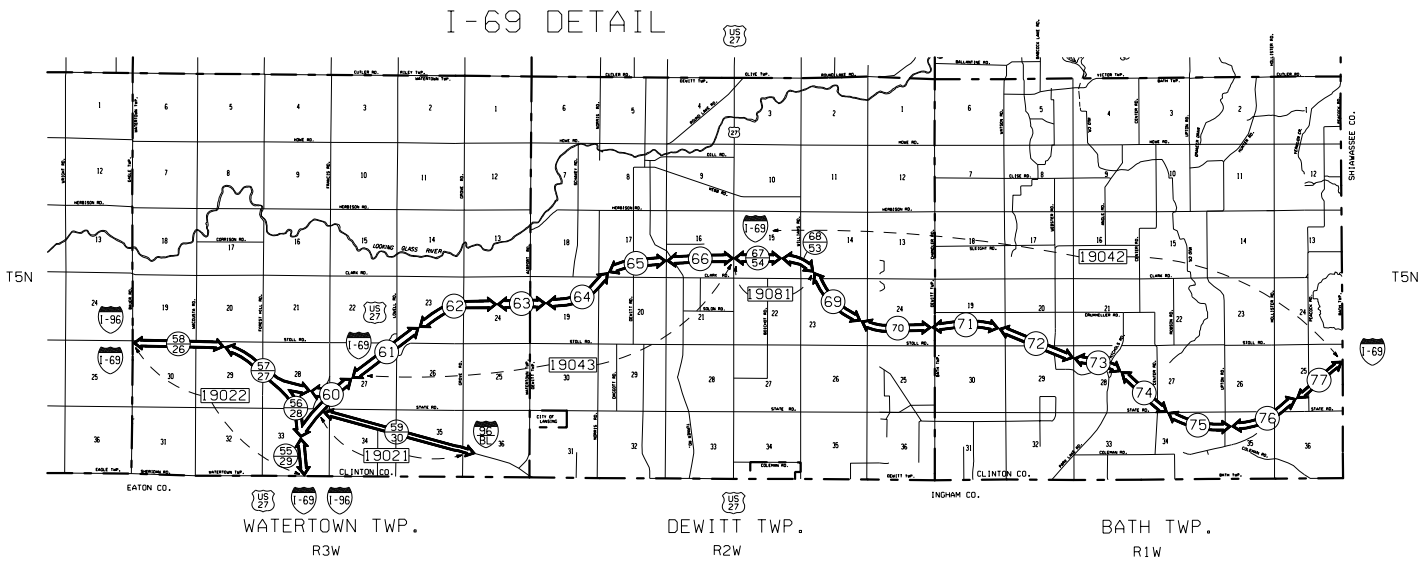

CLINTON COUNTY

COUNTY KEY

GRATIOT CO.

RIGHT OF WAY MAPS OF CLINTON COUNTY

TITLE SHEET LEGEND
 NUMBERS IN CIRCLES INDICATES SHEET NUMBERS.
 ARROWS FROM CIRCLES INDICATE PORTION OF HIGHWAY SHOWN.
 NUMBERS IN RECTANGLES ARE CONTROL SECTION NUMBERS.
 ABANDONED ROADS ARE LISTED BELOW:

- ABANDONED STATE TRUNKLINES
- US-16 (46) (47) (48) (49) (31)
 - M-104 (50)

ATTENTION:
 THESE MAPS ARE PREPARED FOR THE INTERNAL USE OF THE MICHIGAN DEPARTMENT OF TRANSPORTATION. THEY ARE DISTRIBUTED FOR YOUR USE AS A SERVICE. THEY ARE TO BE USED FOR REFERENCE ONLY. ALL INFORMATION SHOULD BE VERIFIED BY OTHER SOURCES.

Title & Legend Sheet Clinton County

Updated: 03-18-2022